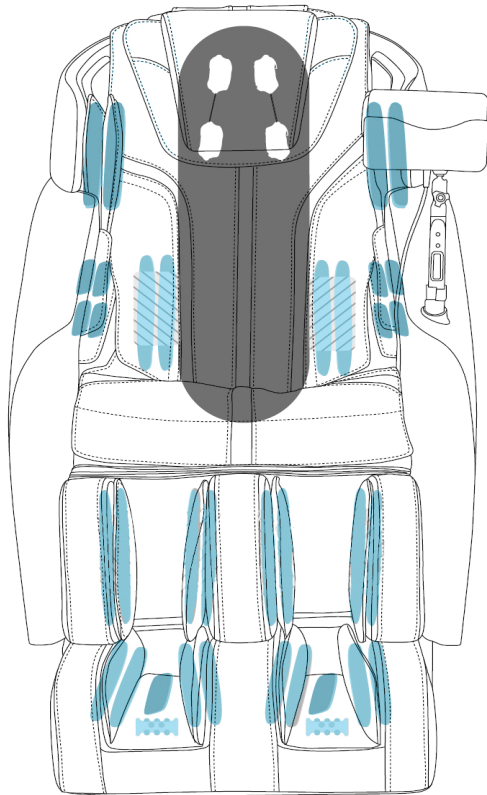

12 Automatic Programs

Easy to use automatic massage modes allow you to enjoy a massage instantly at the press of a button. With the timer you can make the massage last as long as 30 minutes.

3 Custom Programs

Everybody is different, create your own massage program to get exactly what you need. Choose the areas and your favorite massage types, the computer will automatically create a program just for you.

3D L-Track System

Massage mechanisms that feel more like a human, and an L-track shaped just like your spine, glides from your neck down to your glutes, providing top to bottom back relief.

Faster Body Scan Technology

Using the body scan data along with Smart Curve technology, the 3D massage rollers are quickly and precisely placed for a perfect massage every time.

Full-Body Air Compression

38 multi-layered airbags expertly places throughout the massage chair to perform a full body compression massage. Our advanced compression systems help to reduce inflammation, promote relaxation and speed up muscle recovery.

Therapeutic Lumbar Heat

Therapeutic heat improve muscle performance and calms your nervous system. Placed at the lumbar of the backrest so you can feel soothing heat for a deeper massage.

2 Zero Gravity Positions

Recline back and you'll experience reduced pressure from head to toe, in these relaxed positions your body is more receptive to massage. These are the best positions to improve circulation and reduce swelling in your legs.

Acupressure Foot Massage

Corresponding to parts of the body Reflexology science uses specific zones to lift your energy and encourage your body to focus on specific problem areas and makes your feet feel relaxed and renewed heal to toe.

Warranty

5 Years Frame / 2 Years Parts / 1 Year Service

3D L-Track Massage Chair

More Benefits from Massage

- ✓ Reducing or eliminating pain
- ✓ Improving joint mobility
- ✓ Improving circulation
- ✓ Improving immune system
- ✓ Increasing lymphatic drainage
- ✓ Reducing depression and anxiety
- ✓ Reducing tension
- ✓ Increasing body awareness

Massage

3D Massage Mechanism
L-Track Technology
12 Auto Programs
3 Custom Massage Saves
6 Relaxing Back Massage Techniques
Adjustable Speed and Intensity
Acupressure Foot Rollers
Lumbar Heat Therapy

Technology

6" Wall Saver
Quick Auto body scanning
Advance Bluetooth Speaker
5-30 Minutes Timer Options
Max Massage Time: 30 Minutes

Specifications

Dimensions (L x W x H): 63.0x30.9x50.0"
Full Recline (L x W x H): 72.8x30.9x42.5"
Power Voltage: 110-120V
Rated Frequency: 60Hz
Weight Capacity: 320lbs
Dual Power Speaker: 7x2W
Power Consumption: 120W
Net Weight: 238 lbs

Air Massage

Heat Therapy for Lumbar
Lumbar Massage
Arm Massage
Shoulder Massage
Foot and Calf Massage
38 Airbags - 3 Air intensity Levels

Seat Adjustment

Footrest & Backrest Recline
Independently to any position

Controller

Wired Touch-Pad Control
Multi-Language:

ENGLISH | El español | Français | 中文 | Tiếng Việt

Packaging