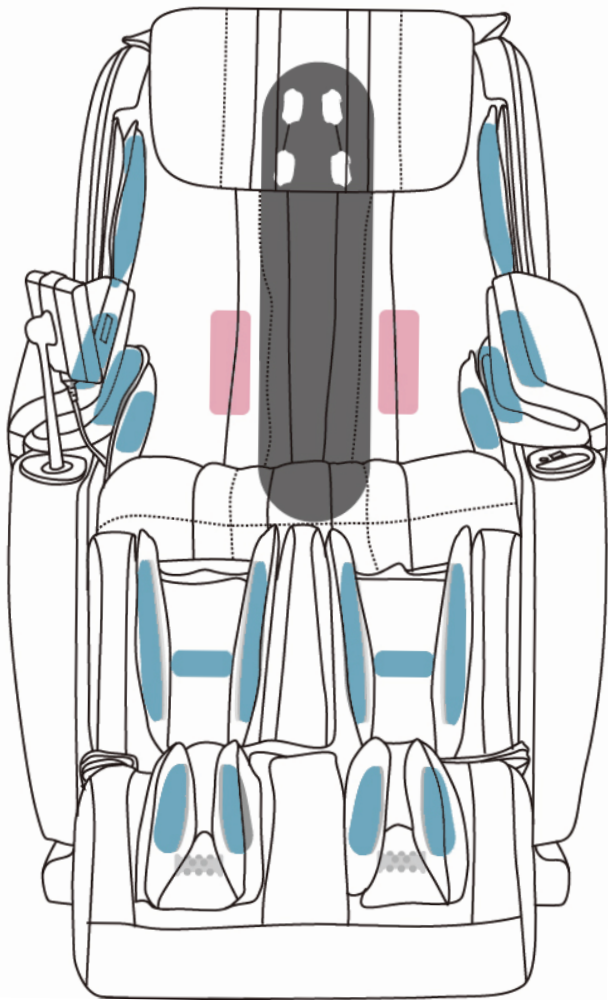

8 Automatic

Easy to use automatic massage modes allow you to enjoy a massage instantly at the press of a button. With the timer you can make the massage last as long as 30 minutes.

Custom Programs

Create your own custom program, choose the parts of your body that needs the most attention and the chair will create a brand new massage program just for you.

SL-Track System

The brand new, long SL-track conforms to your spine and glides from your neck down to your glutes, providing top to bottom back coverage.

Body Scan Technology

Using the data that the body scan gains along with the Smart Curve technology, the massage rollers are precisely placed for a perfect massage every time.

Air Compression Massage

42 multi-layered airbags. These are expertly placed throughout the massage chair to perform a full body massage. Advanced compression system helps to reduce inflammation, helps you relax, speeds up muscle recovery

Rhythmic Seat Massage

Therapeutic vibrations to improve muscle performance and calm your nervous system. Placed at the base of the seat so you can feel fine vibrations through your core.

Zero Gravity Position

Recline back and you'll experience reduced pressure from head to toe, in this relaxed position your body is more receptive to massage. This is the best position to improve circulation and reduce swelling in your legs.

2D L-Track Massage Chair

2 Year Limited Warranty

Colors Available:

■ Black CZ640.BLK

Massage

2D Human-like Vario Motion™ Mechanism
Long L-Track, from Neck to Glutes
3 inch 2D Roller Extension
6 Unique Massage Techniques
8 Auto Programs
Foot and Sole Roller Massage

Technology

USB Charging port
Bluetooth Speaker for Music
Precise Body Scanning
Max Massage Time: 30 Minutes
Wall Hugging / Space Saving

Specifications

Dimensions (L x W x H): 60.2"x30.3"x46.1"
Full Recline (L x W x H): 72.8"x30.3"x34.6"
Power Voltage: 110 -120V
Rated Frequency: 60Hz
Weight Capacity: 320 LBS
Power Consumption: 165W
Speakers: 14W (2 Sides)
Net Weight: 223 LBS

Air Massage

Heat Therapy for Lumbar
Arm Massage
Shoulder Massage
Seat and Thigh Massage
Foot, Calf and Knee Massage
42 Airbags - 5 Air intensity Levels

Seat Adjustment

Adjustable Footrest
Adjustable Calf Massage
Adjust Backrest
Quick Access Buttons Embedded in Armrest
One Touch Zero Gravity Position
One Touch Lie-Flat & Home Restore Button

Controller

Wired Touch-Pad Control

Packaging

Box # 1: 63.4" x 30.7" x 36.2" - 223 lbs
Box # 2: 22.5" x 20.5" x 23.6" - 46 lbs

More Benefits from Massage

- ✓ Reducing or eliminating pain
- ✓ Improving joint mobility
- ✓ Improving circulation
- ✓ Improving immune system
- ✓ Increasing lymphatic drainage
- ✓ Reducing depression and anxiety
- ✓ Reducing tension
- ✓ Increasing body awareness